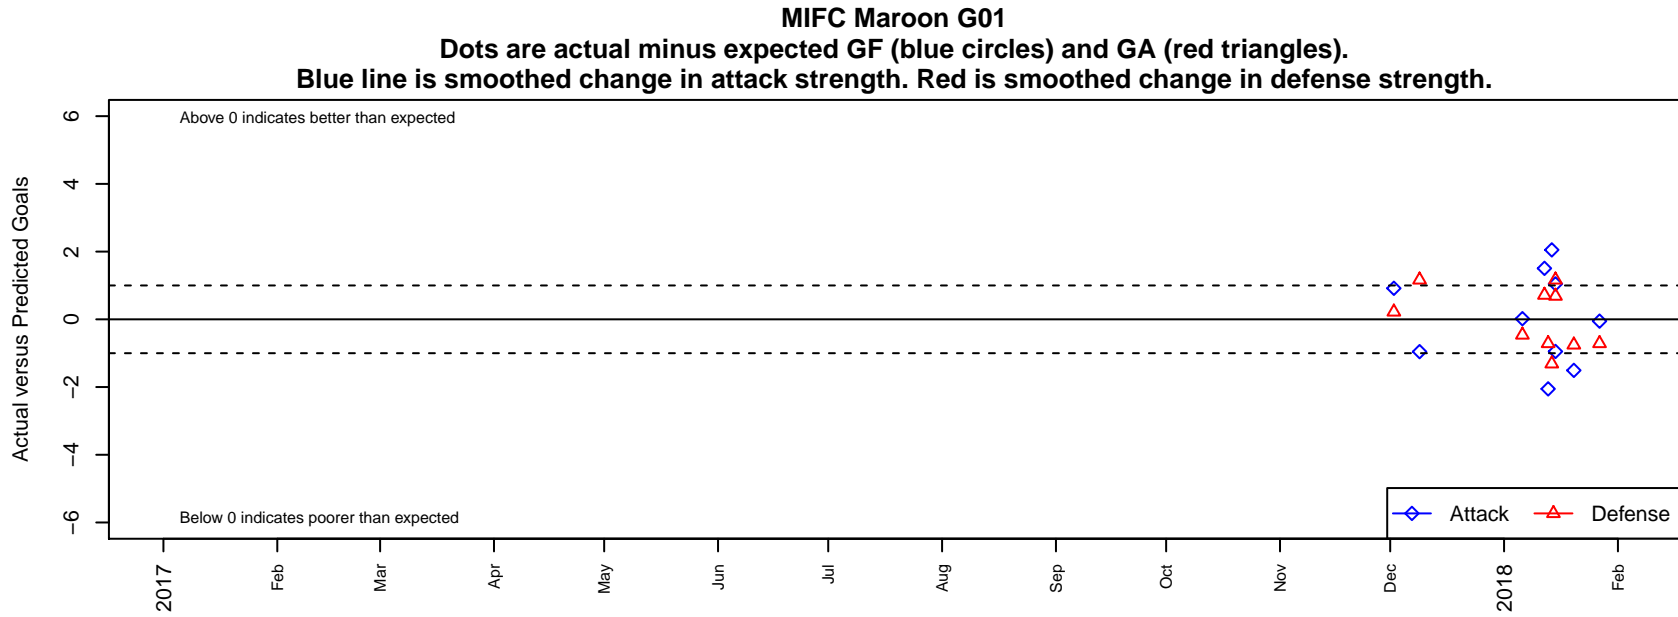

MIFC Maroon G01

Mercer Island FC
Mercer Island, WA
G01 total strength=1690
attack=32.46 defense=14.77
fall league = NPSL Div 1 (00) U18
notes= Hill 2016

alt names used:

Venues played:
2017 NPSL Division 1 (00) U18
2017 PacNW Winter Classic Premier 2 G01

**attack and defense variance (black dot)
relative to other teams
and top 10 in region**

**attack and defense rating
relative to others at age
and all opponents in last 13 months**

Performance relative to 13 month average