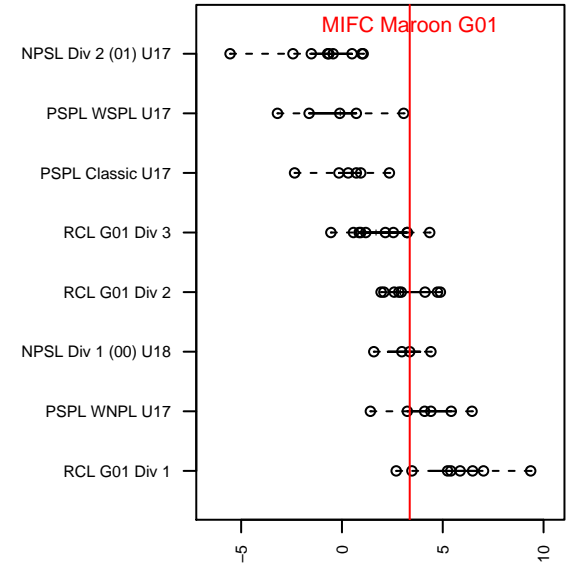

MIFC Maroon G01

Mercer Island FC
Mercer Island, WA
G01 total strength=1690
attack=32.46 defense=14.77
fall league = NPSL Div 1 (00) U18
notes= Hill 2016

alt names used:

Venues played:
2017 NPSL Division 1 (00) U18
2017 PacNW Winter Classic Premier 2 G01

**attack and defense variance (black dot)
relative to other teams
and top 10 in region**

**attack and defense rating
relative to others at age
and all opponents in last 13 months**

Performance relative to 13 month average